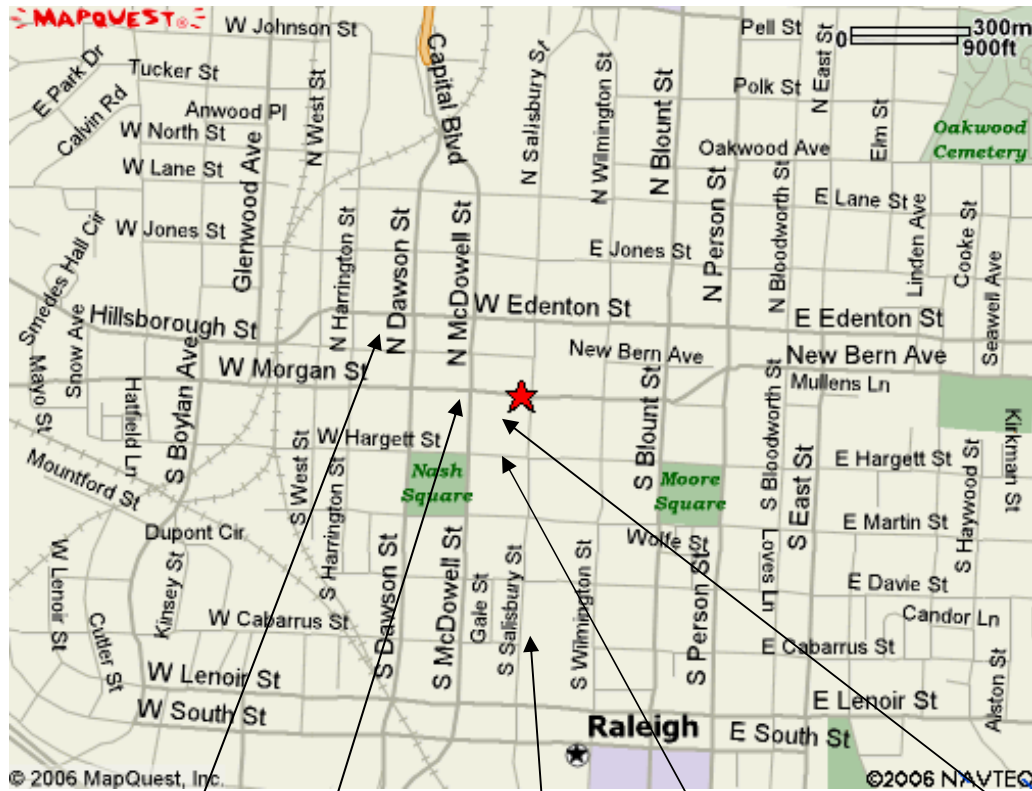

Map of First Presbyterian Church, Parking Deck and Surrounding Area

Clarion Hotel (corner of Hillsborough and N Dawson Streets)

Parking Deck (pay) Raleigh Municipal

Marriott/Sheraton

Entrance to church parking lot for unloading

First Pres Campus